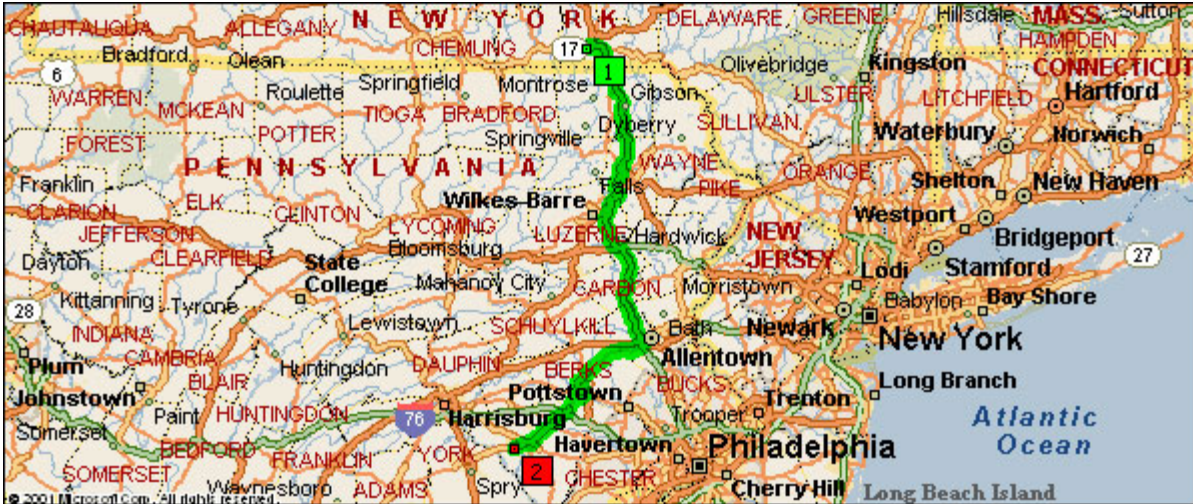

## FROM BINGHAMTON TO PRESTIGE GYMNASTICS

<p><b>SUMMARY</b>                  Driving distance: 198.5 miles                  Driving time: 3 hours, 31 minutes</p>	
---	--

Mile	Instruction	For	Toward
0.0	Depart Binghamton on Local road(s) (North)	76 yds	
0.1	Continue (North) on Asbury Ct	153 yds	
0.1	Turn RIGHT (South-East) onto SR-17C [Main St]	0.5 mi	
0.6	Continue (East) on US-11 [Main St]	4.8 mi	
5.5	Bear LEFT (East) onto Access Rd	0.5 mi	
6.0	Bear RIGHT (East) onto Ramp	0.3 mi	
6.2	Merge onto I-81 (South-East)	46.9 mi	
14.0	<b>Entering Pennsylvania</b>		
53.1	At I-81 Exit 58, turn off onto Ramp	0.3 mi	
53.4	*Toll road* Merge onto I-476 [NE Extension Penn Tpke] (North)	73.3 mi	
126.7	At I-476 Exit 33, turn off onto Ramp	0.4 mi	
127.1	Bear RIGHT (East) onto US-22	0.5 mi	
127.6	At US-22 SR-309 Exit, bear RIGHT (East) onto Ramp	0.2 mi	
127.7	Merge onto SR-309 (South)	1.3 mi	
129.0	At SR-309 I-78 Exit, turn off onto Ramp	0.1 mi	
129.2	Merge onto I-78 [SR-309] (South-East)	0.6 mi	
129.8	At I-78 Exit 16, turn off onto Ramp	0.2 mi	
129.9	Turn RIGHT (West) onto US-222 [Hamilton Blvd]	23.0 mi	
153.0	Continue (South) on Ramp	0.2 mi	
153.2	Bear RIGHT (South-West) onto US-222	10.6 mi	
163.8	Bear RIGHT (South-East) onto Ramp	0.1 mi	
164.0	Bear RIGHT (South) onto US-222 [Lancaster Ave]	8.3 mi	
172.2	Bear LEFT (South) onto Ramp	87 yds	
172.3	Continue (South) on US-222	19.1 mi	
191.4	At US-222 US-30 Exit, bear RIGHT (South) onto Ramp	0.5 mi	
191.8	Continue (West) on US-30 [US-222]	1.4 mi	

## FROM BINGHAMTON TO PRESTIGE GYMNASTICS

193.2	Bear RIGHT (West) onto Ramp	0.3 mi	
193.5	Continue (South-West) on US-30 [Lincoln Hwy]	3.8 mi	
197.3	At US-30 Centerville Rd Exit, bear RIGHT (West) onto Ramp	0.3 mi	
197.6	Turn LEFT (South-East) onto Centerville Rd	0.2 mi	
197.8	Turn RIGHT (West) onto Hempland Rd	0.7 mi	
<b>198.5</b>	<b>Arrive 3549 Hempland Rd, Lancaster, PA 17601</b>		